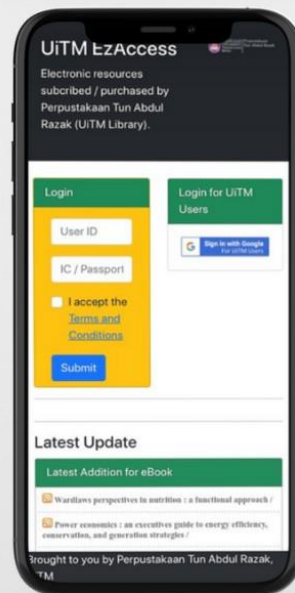

2020-08-12 10:09:50

System assistant

PTAR Kampus Bandaraya Melaka has accepted the chat!

2020-08-12 10:10:06

PTAR Kampus Bandaraya Melaka

Walaikumussalam

Tak boleh access bagaimana tu/.

?

2020-08-12 10:10:36

B / **I** / **U** / **S** " <> Font Size ▾ Color ▾

Reopen chat

SCAN THIS QR CODE

UiTM ONLINE DATABASES 2022

UiTM Online Databases

1. ACM Digital Library
2. American Chemical Society Journal (ACS)
3. American Society of Civil Engineers Journal (ASCE)
4. ClinicalKey
5. ClinicalKey for Nursing
6. Current Law Journal (CLJ)
7. Dictionary of Natural Products (CHEMnetBase)
8. EBSCO: Medline Complete
9. EBSCO: Scientific & Medical Arts Imagebase
10. Eikon With Datastream
11. Emerald
12. HeinOnline International Core
13. IEEE Explore
14. Lexis Advance Malaysia
15. Library of Congress Classification Web (LOC)
16. Nielsen Book Data
17. ProQuest Dissertation & Thesis
18. ProQuest Music & Performing Arts Collection
19. RDA Toolkit
20. Reaxys
21. ScienceDirect
22. UpToDate
23. Web of Science (WoS)
24. Scopus
25. Cochrane Library

<http://ezaccess.library.uitm.edu.my/login>

E-BOOKS COLLECTION

EBOOK COLLECTION

<http://ebook.library.uitm.edu.my>

UNIVERSITI TEKNOLOGI MARA
 Perpustakaan Tun Abdul Razak

Perpustakaan Tun Abdul Razak, Universiti Teknologi MARA