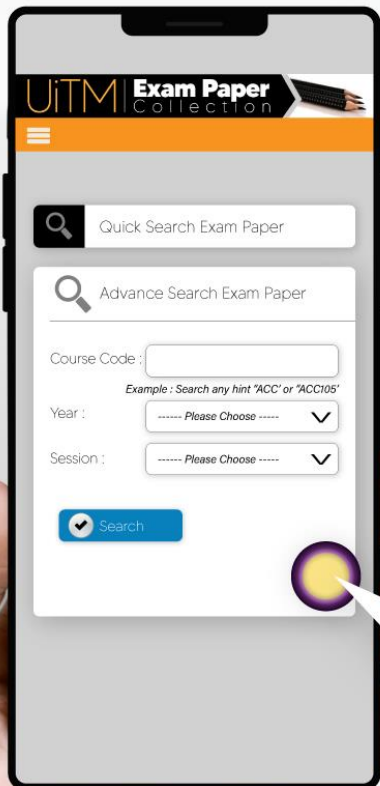

ELECTRONIC QUESTION PAPER SYSTEM (EQPS)

INTRODUCING THE

NEW EQPS

ELECTRONIC QUESTION PAPER SYSTEM

Version 2.0

url <https://ptarapps.uitm.edu.my/login>

1. Click

Sign in with Google

Staf : staf@uitm.edu.my

Pelajar : student@student.uitm.edu.my

2. Click --> Exam Question Paper System (EQPS)